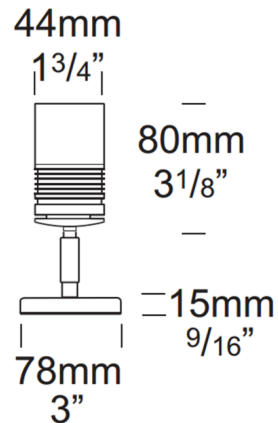

### Description

The Pure LED Euro Spot Light is an extra compact luminaire designed for installations where the fixture needs to be very unobtrusive. Available in 316 Stainless Steel or Copper finish. Features built-in glare guard. Mounts to surface via a U bracket that is screwed into mounting surface. Includes a 12 volt (D3) 350mA 2 watt or (D7) 700mA 4 watt parallel wired driver. Optional accessories sold separately.

### Specifications

COLOR	N/A
BODY FINISH	Stainless Steel
WATTAGE	2W
DIMMER	Dimmable
DIMENSIONS	1.75"W x 4.88"H
INTEGRATED LED MODULE	1 x LED/2W/120V LED
COUNTRY OF ORIGIN	New Zealand

### Technical Information

BEAM ANGLE	15°
COLOR RENDERING	85 CRI
LAMP COLOR	2700K
LUMENS/WATT	120.00
LUMINOUS FLUX	240 lumens

CLICK TO VIEW PRODUCT

Notes: