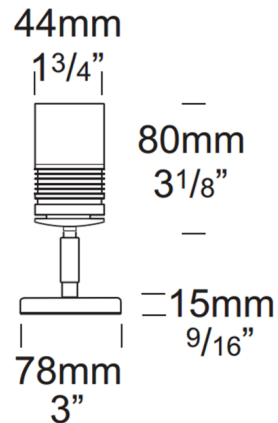

Description

The Pure LED Euro Spot Light is an extra compact luminaire designed for installations where the fixture needs to be very unobtrusive. Available in 316 Stainless Steel or Copper finish. Features built-in glare guard. Mounts to surface via a U bracket that is screwed into mounting surface. Includes a 12 volt (D3) 350mA 2 watt or (D7) 700mA 4 watt parallel wired driver. Optional accessories sold separately.

Shown in stainless steel

Specifications

COLOR	N/A
BODY FINISH	Stainless Steel
WATTAGE	2W
DIMMER	Dimmable
DIMENSIONS	1.75"W x 4.88"H
INTEGRATED LED MODULE	1 x LED/2W/120V LED
COUNTRY OF ORIGIN	New Zealand

Technical Information

BEAM ANGLE	15°
COLOR RENDERING	85 CRI
LAMP COLOR	2700K
LUMENS/WATT	120.00
LUMINOUS FLUX	240 lumens

CLICK TO VIEW PRODUCT

Notes: