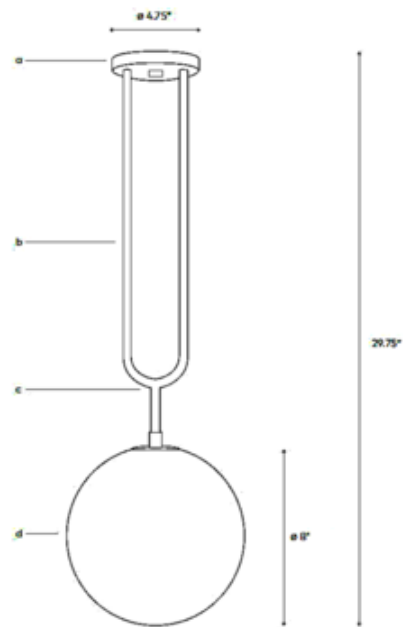

BRAND

Current

DESCRIPTION

Koko Pendant gets its inspiration from a pearl necklace. Elegant lines combine with an arch detail to create something perfect for any room in your home. A satin white blown glass ball hangs from a Brushed Brass finish fixed stem frame.

SHADE COLOR	Satin White
BODY FINISH	Matte Black
WATTAGE	40W
DIMMER	Standard 120V
DIMENSIONS	8"W x 29.75"H
BULB INCLUDED	
LAMP	1 x G16.5/Candelabra (E12)/40W/120V Incandescent

SPEC #

CRT662219

COMPANY

PROJECT

FIXTURE TYPE

APPROVED BY

DATE