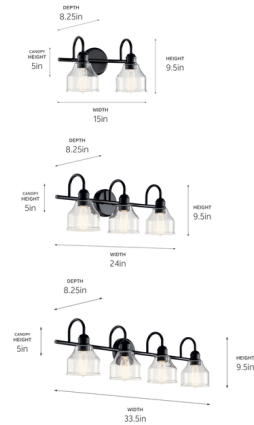

Shown in brushed nickel / clear seeded