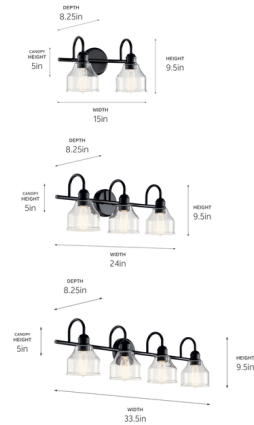

Description

The Avery Bathroom Vanity Light offers vintage appeal with its contoured seeded glass shades and step detailing on the metal hardware. Coordinating well with a range of room design styles from traditional and farmhouse to industrial, this fixture is the perfect choice for adding charming style and a warm glow of ambient lighting to a master bath or guest bathroom.

Shown in brushed nickel / clear seeded

Specifications

COLOR Clear Seeded
BODY FINISH Brushed Nickel
WATTAGE 24W
DIMMER Standard 120V
DIMENSIONS 15"W x 9.5"H x 8.25"D
BULB NOT INCLUDED 2 x Edison ST-Shape/Medium (E26)/12W/120V LED
OTHER BULB OPTIONS 2 x A19/Medium (E26)/120V LED
COUNTRY OF ORIGIN China