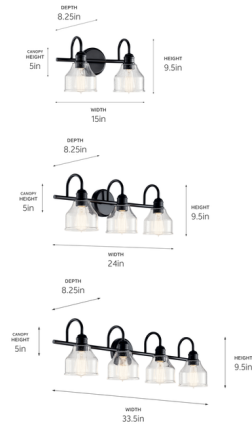

Description

The Avery Bathroom Vanity Light offers vintage appeal with its contoured seeded glass shades and step detailing on the metal hardware. Coordinating well with a range of room design styles from traditional and farmhouse to industrial, this fixture is the perfect choice for adding charming style and a warm glow of ambient lighting to a master bath or guest bathroom.

Shown in brushed nickel / clear seeded

Specifications

COLOR Clear Seeded
BODY FINISH Brushed Nickel
WATTAGE 24W
DIMMER Standard 120V
DIMENSIONS 15"W x 9.5"H x 8.25"D
BULB NOT INCLUDED 2 x Edison ST-Shape/Medium (E26)/12W/120V LED
OTHER BULB OPTIONS 2 x A19/Medium (E26)/120V LED
COUNTRY OF ORIGIN China