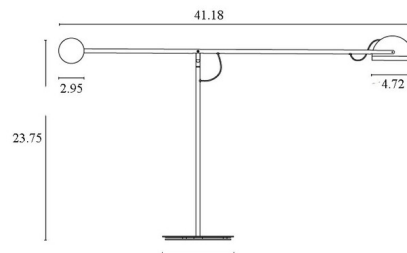

CLICK TO VIEW PRODUCT

Notes: