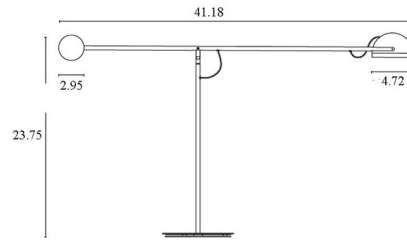

By Marset

Description

Copernica Table Lamp, designed by Ramirez and Carrilo, plays with counterweights in circles, semi circles, tubes, and bars of mixed materials and density to allow the lamp to move with great precision. Provides a wide range of height, distance, and adjustment of the light beam, to suit your taste.

Shown in graphite / black / matte chrome

Specifications

COLOR N/A
BODY FINISH Graphite / Black / Matte Chrome
WATTAGE 4.6W
DIMMER Included
DIMENSIONS 48.18"W x 23.75"H
INTEGRATED LED MODULE 1x LED/4.6W/120V LED
COUNTRY OF ORIGIN Spain