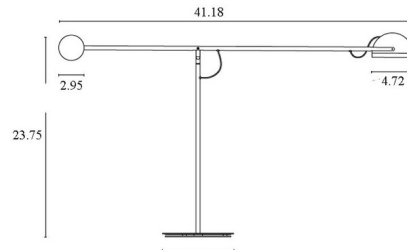

Description

Copernica Table Lamp, designed by Ramirez and Carrilo, plays with counterweights in circles, semi circles, tubes, and bars of mixed materials and density to allow the lamp to move with great precision. Provides a wide range of height, distance, and adjustment of the light beam, to suit your taste.

Shown in graphite / black / matte chrome

Specifications

COLOR	N/A
BODY FINISH	Graphite / Black / Matte Chrome
WATTAGE	4.6W
DIMMER	Included
DIMENSIONS	48.18"W x 23.75"H
INTEGRATED LED MODULE	1 x LED/4.6W/120V LED
COUNTRY OF ORIGIN	Spain