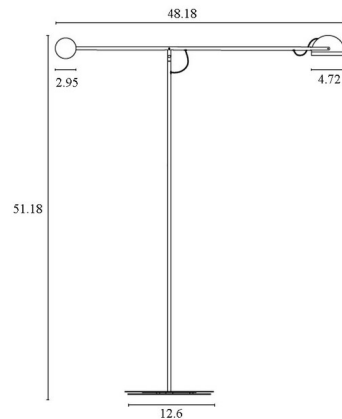

CLICK TO VIEW PRODUCT

Notes: