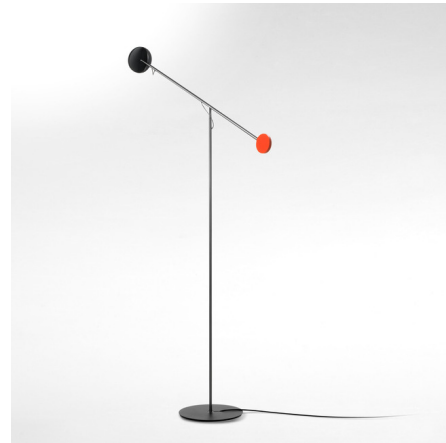

Lightology

lightology.com
866-954-4489
04-24-26

Project: _____

Company: _____

Location: _____ Fixture Type: _____

SPEC #: **MAR662440**

Approved On: _____ Approved By: _____

Copernica Floor Lamp

By Marset

Description

The Copernica Floor Lamp, designed by Ramirez and Carrilo, plays with counterweights in circles, semi circles, tubes, and bars of mixed materials and density to allow the lamp to move with great precision. Provides a wide range of height, distance, and adjustment of the light beam, to suit your taste.

Shown in graphite / black / red

Specifications

COLOR	N/A
BODY FINISH	Graphite / Black / Red
WATTAGE	4.6W
DIMMER	Included
DIMENSIONS	48.18"W x 51.18"H
INTEGRATED LED MODULE	1 x LED/4.6W/120V LED
COUNTRY OF ORIGIN	Spain