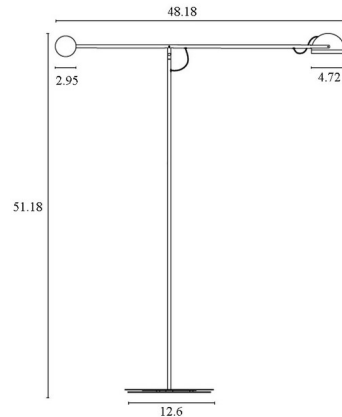

By Marset

Description

The Copernica Floor Lamp, designed by Ramirez and Carrilo, plays with counterweights in circles, semi circles, tubes, and bars of mixed materials and density to allow the lamp to move with great precision. Provides a wide range of height, distance, and adjustment of the light beam, to suit your taste.

Shown in graphite / black / red

Specifications

COLOR	N/A
BODY FINISH	Graphite / Black / Red
WATTAGE	4.6W
DIMMER	Included
DIMENSIONS	48.18"W x 51.18"H
INTEGRATED LED MODULE	1 x LED/4.6W/120V LED
COUNTRY OF ORIGIN	Spain