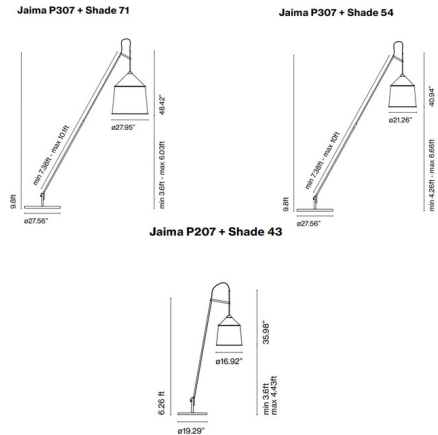

### Specifications

COLOR	Beige
BODY FINISH	Black
WATTAGE	22W
DIMMER	N/A
DIMENSIONS	21"W x 120.78"H
BULB NOT INCLUDED	1 x A19/Medium (E26)/22W/120V LED
COUNTRY OF ORIGIN	Spain

Shown in black / beige

CLICK TO VIEW PRODUCT