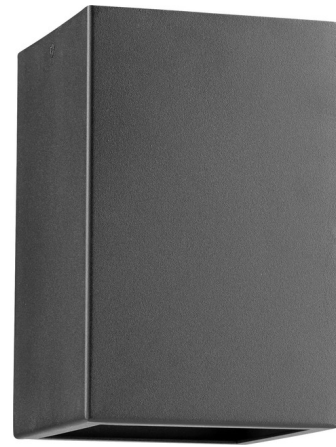

Lightology

lightology.com
866-954-4489
04-27-26

Project: _____

Company: _____

Location: _____ Fixture Type: _____

SPEC #: **QUO663992**

Approved On: _____ Approved By: _____

Ion Ceiling Light Fixture By Quorum

Description

Ion Outdoor Ceiling Flush Light Fixture is a sleek industrial piece, perfect in any exterior. Available with a Noir or Graphite finish. Damp location rated. UL listed.

Shown in noir

Specifications

COLOR	N/A
BODY FINISH	Noir
WATTAGE	75W
DIMMER	Standard 120V
DIMENSIONS	5"W x 7.75"H
BULB NOT INCLUDED	1 x PAR30L/Medium (E26)/75W/120V Halogen
COUNTRY OF ORIGIN	China

CLICK TO VIEW PRODUCT

Notes: