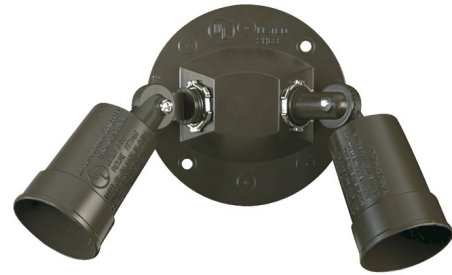

Lightology

lightology.com
866-954-4489
04-27-26

Project: _____

Company: _____

Location: _____ Fixture Type: _____

SPEC #: **QUO665357**

Approved On: _____ Approved By: _____

Signature 691 Outdoor Spot Wall Light By Quorum

Description

The Signature 691 Outdoor Spot Wall Light is perfect where ever you want directional light. The variety of finishes make this perfect for any exterior. Available in Bronze, Black, or White. Wet location rated. UL listed.

Shown in bronze

Specifications

COLOR	N/A
BODY FINISH	Bronze
WATTAGE	300W
DIMMER	Standard 120V
DIMENSIONS	5"W x 11"H x 12"D
BULB NOT INCLUDED	2 x PAR38/Medium (E26)/150W/120V Halogen
COUNTRY OF ORIGIN	China