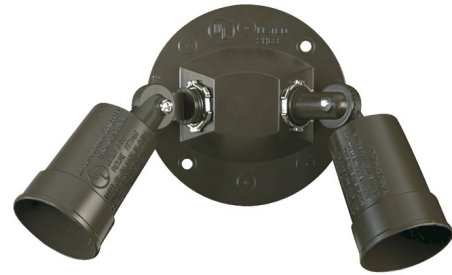

Lightology

lightology.com
866-954-4489
07-11-26

Project: _____

Company: _____

Location: _____ Fixture Type: _____

SPEC #: **QUO665357**

Approved On: _____ Approved By: _____

Signature 691 Outdoor Spot Wall Light By Quorum

Description

The Signature 691 Outdoor Spot Wall Light is perfect where ever you want directional light. The variety of finishes make this perfect for any exterior. Available in Bronze, Black, or White. Wet location rated. UL listed.

Shown in bronze

Specifications

COLOR	N/A
BODY FINISH	Bronze
WATTAGE	300W
DIMMER	Standard 120V
DIMENSIONS	5"W x 11"H x 12"D
BULB NOT INCLUDED	2 x PAR38/Medium (E26)/150W/120V Halogen
COUNTRY OF ORIGIN	China