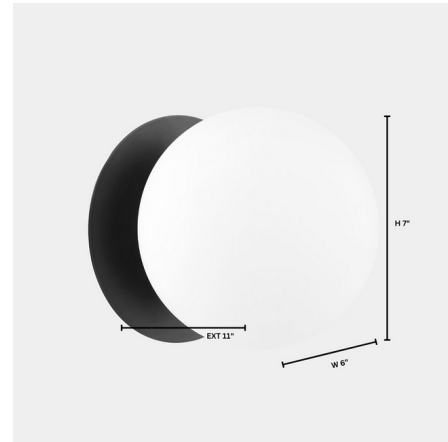

By Quorum

Description

The Jasper Wall / Ceiling Light is a soft contemporary piece with a Satin Opal globe and clean base, making this perfect in any room of your home. Can be used on the wall or the Ceiling.

Shown in satin nickel / satin opal

Specifications

COLOR Satin Opal
BODY FINISH Satin Nickel
WATTAGE 9W
DIMMER Standard 120V
DIMENSIONS 6"W x 7"H x 11"D
BULB NOT INCLUDED 1 x A19/Medium (E26)/9W/120V LED
COUNTRY OF ORIGIN China