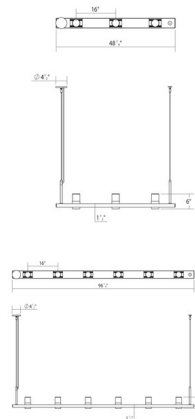

CLICK TO VIEW PRODUCT

Notes: