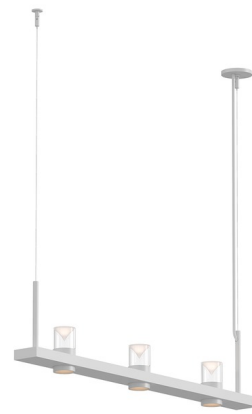

Description

Intervals Linear Suspension is a rhythmical masterpiece, perfect in any area. The Etched or Clear with an Etched Cone diffusers, with integrated downlight lenses and uplight illuminated decorative glass, are evenly spaced on horizontal beams finished in Satin White or Satin Black. This unique piece is sure to be the first thing you notice when you walk into the room. Supported with ceiling mounted cables in 86 inch lengths. Damp location rated. ETL listed. Note: Clear / Etched glass cylinder is only available with Satin White finish.

Specifications

COLOR	Clear / Etched Cylinder
BODY FINISH	Satin White
WATTAGE	14.1W
DIMMER	Low Voltage Electronic
DIMENSIONS	86.25"L x 48.25"W x 11.5"H
INTEGRATED LED MODULE	3 x LED/4.7W/120V LED

Technical Information

COLOR RENDERING	90 CRI
LAMP COLOR	3000K
LUMENS/WATT	921.28
LUMINOUS FLUX	4330 lumens

Shown in satin white / clear / etched cylinder

CLICK TO VIEW PRODUCT

Notes: