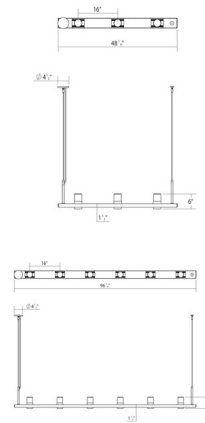

### Specifications

COLOR	Clear / Etched Cylinder
BODY FINISH	Satin White
WATTAGE	14.1W
DIMMER	Low Voltage Electronic
DIMENSIONS	86.25"L x 48.25"W x 11.5"H
INTEGRATED LED MODULE	3 x LED/4.7W/120V LED