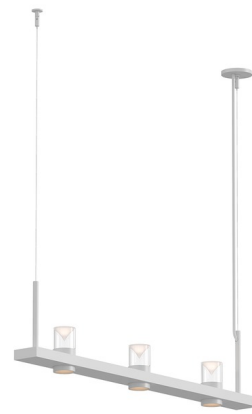

### Description

Intervals Linear Suspension is a rhythmical masterpiece, perfect in any area. The Etched or Clear with an Etched Cone diffusers, with integrated downlight lenses and uplight illuminated decorative glass, are evenly spaced on horizontal beams finished in Satin White or Satin Black. This unique piece is sure to be the first thing you notice when you walk into the room. Supported with ceiling mounted cables in 86 inch lengths. Damp location rated. ETL listed. Note: Clear / Etched glass cylinder is only available with Satin White finish.

### Specifications

COLOR	Clear / Etched Cylinder
BODY FINISH	Satin White
WATTAGE	14.1W
DIMMER	Low Voltage Electronic
DIMENSIONS	86.25"L x 48.25"W x 11.5"H
INTEGRATED LED MODULE	3 x LED/4.7W/120V LED

### Technical Information

COLOR RENDERING	90 CRI
LAMP COLOR	3000K
LUMENS/WATT	921.28
LUMINOUS FLUX	4330 lumens

Shown in satin white / clear / etched cylinder

CLICK TO VIEW PRODUCT

Notes: