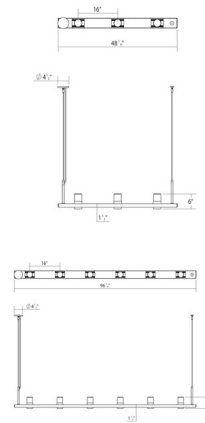

CLICK TO VIEW PRODUCT

Notes: