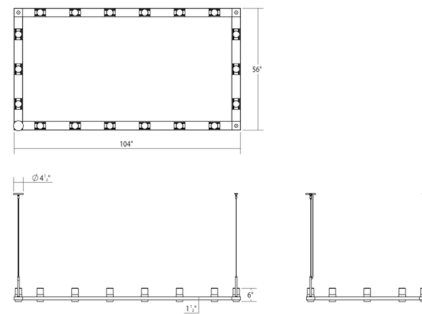

CLICK TO VIEW PRODUCT

Notes: