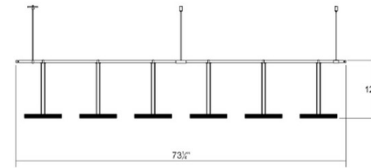

### Description

Suspended from delicate Hangers, the minimal linear silhouette form a continuous in-line run using ceiling and power feed hangers. Available with a Satin Black finish. ETL and UL listed.  
Luminaire I: 6 x Crystal Double Rods Transformer  
Location: Mini Box

### Specifications

COLOR	N/A
BODY FINISH	Satin Black
WATTAGE	24W
DIMMER	Low Voltage Electronic
DIMENSIONS	86"L x 73"W x 13"H
INTEGRATED LED MODULE	6 x LED/4W/120V LED