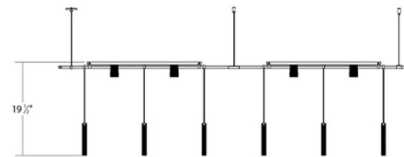

Description

Suspended from delicate Hangers, the minimal linear silhouette form a continuous in-line run using ceiling and power feed hangers. Available with a Satin Black finish. ETL and UL listed.

Luminaire 1: 6 x Crystal Rods
Luminaire 2: 4 x 50 Deg Cylinders
Luminaire 3: 2 x Lightbars
Transformer Location: Minibox

Shown in satin black

Specifications

COLOR	N/A
BODY FINISH	Satin Black
WATTAGE	12W
DIMMER	Low Voltage Electronic
DIMENSIONS	44"L x 73"W x 25"H
INTEGRATED LED MODULE	6 x LED/2W/120V LED

Technical Information