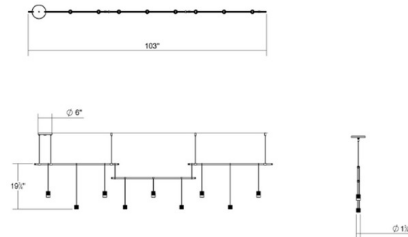

By SONNEMAN

Description

Suspended from delicate Hangers, the minimal linear silhouette form a continuous in-line run using ceiling and power feed hangers. Available with a Satin Black finish. ETL and UL listed.

Luminaire 1: 4 x 50 Deg Cylinders
Luminaire 2: 5 x Diffused Cylinders
Transformer Location: Outlet Box

Shown in satin black

Specifications

COLOR	N/A
BODY FINISH	Satin Black
WATTAGE	45W
DIMMER	Low Voltage Electronic
DIMENSIONS	93"L x 104"W x 20"H
INTEGRATED LED MODULE	9 x LED/5W/120V LED

Technical Information

BEAM ANGLE	50°
COLOR RENDERING	90 CRI
LAMP COLOR	3000K
LUMENS/WATT	504.00
LUMINOUS FLUX	2520 lumens

CLICK TO VIEW PRODUCT

Notes: