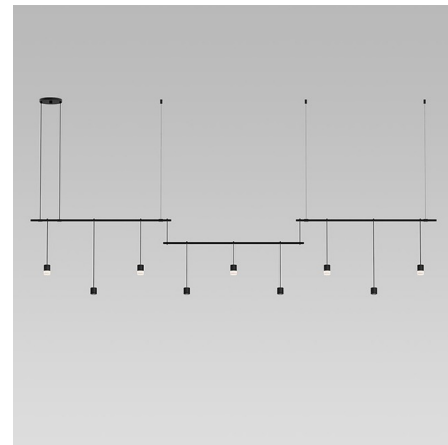

### Description

Suspended from delicate Hangers, the minimal linear silhouette form a continuous in-line run using ceiling and power feed hangers. Available with a Satin Black finish. ETL and UL listed.

### Technical Information

BEAM ANGLE	50°
COLOR RENDERING	90 CRI
LAMP COLOR	3000K
LUMENS/WATT	504.00
LUMINOUS FLUX	2520 lumens

Shown in satin black

CLICK TO VIEW PRODUCT

Notes: