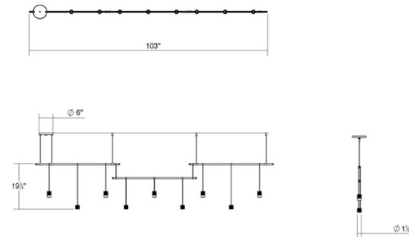

### Specifications

COLOR	N/A
BODY FINISH	Satin Black
WATTAGE	45W
DIMMER	Low Voltage Electronic
DIMENSIONS	93"L x 104"W x 20"H
INTEGRATED LED MODULE	9 x LED/5W/120V LED

### Technical Information

BEAM ANGLE	50°
COLOR RENDERING	90 CRI
LAMP COLOR	3000K
LUMENS/WATT	504.00
LUMINOUS FLUX	2520 lumens

Shown in satin black

CLICK TO VIEW PRODUCT

Notes: