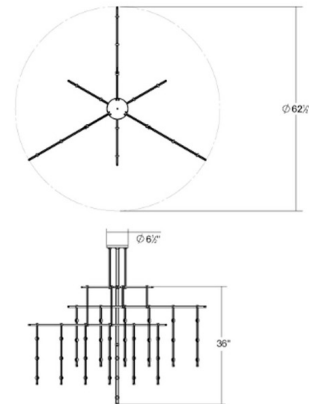

By Sonneman

Description

Tri-Bar suspends luminaires at staggered heights from a 120-degree Tri-Bar to form this luminous array of minimalist simplicity. Available with a Satin Black finish. ETL and UL listed. Luminaire 1: 54 x Ladder Lights Transformer Location: Outlet Box

Shown in satin black

Specifications

COLOR	N/A
BODY FINISH	Satin Black
WATTAGE	54W
DIMMER	Low Voltage Electronic
DIMENSIONS	109"L x 62.5"W x 36"H
INTEGRATED LED MODULE	54 x LED/1W/120V LED

Technical Information