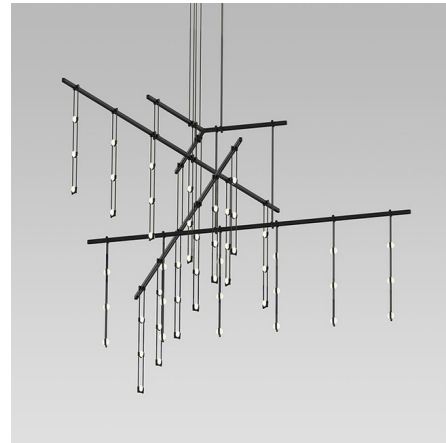

Lightology

lightology.com
866-954-4489
06-03-26

Project: _____

Company: _____

Location: _____ Fixture Type: _____

SPEC #: **SON665936**

Approved On: _____ Approved By: _____

Suspenders Tri-Bar Pendant with Ladder Lights

By Sonneman

Description

Tri-Bar suspends luminaires at staggered heights from a 120-degree Tri-Bar to form this luminous array of minimalist simplicity. Available with a Satin Black finish. ETL and UL listed. Luminaire 1: 54 x Ladder Lights Transformer Location: Outlet Box

Shown in satin black

Specifications

COLOR	N/A
BODY FINISH	Satin Black
WATTAGE	54W
DIMMER	Low Voltage Electronic
DIMENSIONS	109"L x 62.5"W x 36"H
INTEGRATED LED MODULE	54 x LED/1W/120V LED

Technical Information