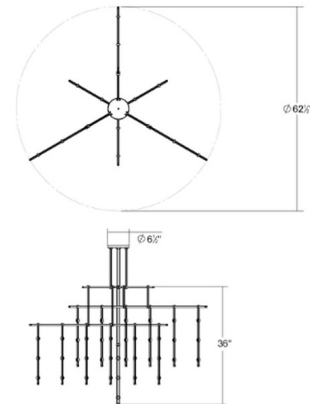

Lightology

lightology.com
866-954-4489
04-14-26

Project: _____

Company: _____

Location: _____ Fixture Type: _____

SPEC #: **SON665936**

Approved On: _____ Approved By: _____

Suspenders Tri-Bar Pendant with Ladder Lights By SONNEMAN

Description

Tri-Bar suspends luminaires at staggered heights from a 120-degree Tri-Bar to form this luminous array of minimalist simplicity. Available with a Satin Black finish. ETL and UL listed. Luminaire 1: 54 x Ladder Lights Transformer Location: Outlet Box

Shown in satin black

Specifications

COLOR	N/A
BODY FINISH	Satin Black
WATTAGE	54W
DIMMER	Low Voltage Electronic
DIMENSIONS	109"L x 62.5"W x 36"H
INTEGRATED LED MODULE	54 x LED/1W/120V LED

Technical Information