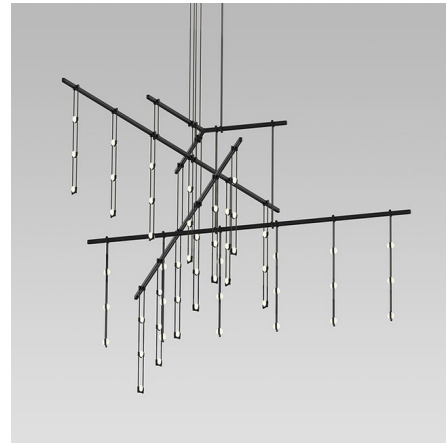

Lightology

lightology.com
866-954-4489
04-14-26

Project: _____

Company: _____

Location: _____ Fixture Type: _____

SPEC #: **SON665936**

Approved On: _____ Approved By: _____

Suspenders Tri-Bar Pendant with Ladder Lights By SONNEMAN

Description

Tri-Bar suspends luminaires at staggered heights from a 120-degree Tri-Bar to form this luminous array of minimalist simplicity. Available with a Satin Black finish. ETL and UL listed. Luminaire 1: 54 x Ladder Lights Transformer Location: Outlet Box

Shown in satin black

Specifications

COLOR	N/A
BODY FINISH	Satin Black
WATTAGE	54W
DIMMER	Low Voltage Electronic
DIMENSIONS	109"L x 62.5"W x 36"H
INTEGRATED LED MODULE	54 x LED/1W/120V LED

Technical Information