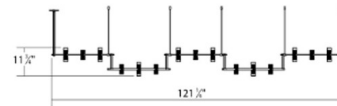

Lightology

lightology.com
866-954-4489
04-25-26

Project: _____

Company: _____

Location: _____ Fixture Type: _____

SPEC #: **SON665937**

Approved On: _____ Approved By: _____

Suspenders Zig Zag Pendant with Mixed Double Ended Cylinders By SONNEMAN

Description

Power Bars suspended at right angles to each other form a broad composition arrayed across the plane of the ceiling. Available with a Satin Black finish. ETL and UL listed. Luminaire 1: 7 x Duplex 50 Deg Cylinders Luminaire 2: 8 x Duplex Diffused Cylinders Transformer Location: Remote

Specifications

COLOR	N/A
BODY FINISH	Satin Black
WATTAGE	135W
DIMMER	Low Voltage Electronic
DIMENSIONS	83"L x 106"W x 10"H
INTEGRATED LED MODULE	15 x LED/9W/120V LED

Technical Information

BEAM ANGLE	50°
COLOR RENDERING	90 CRI
LAMP COLOR	3000K
LUMENS/WATT	933.33
LUMINOUS FLUX	8400 lumens

CLICK TO VIEW PRODUCT

Notes: