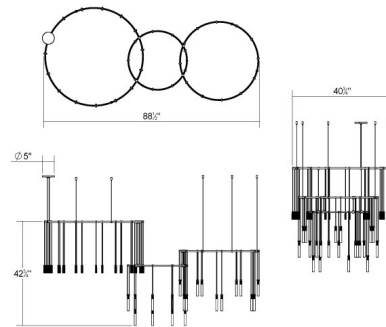

Description

A delicately profiled Power Bar Ring suspends luminaires around its circumference. Available with a Satin Black finish. ETL and UL listed.
Luminaire 1: 36 x Etched Rods Transformer
Location: Remote

Shown in satin black

Specifications

COLOR	N/A
BODY FINISH	Satin Black
WATTAGE	72W
DIMMER	Low Voltage Electronic
DIMENSIONS	98" L x 40" W x 43" H
INTEGRATED LED MODULE	36 x LED/2W/120V LED

Technical Information

COLOR RENDERING	90 CRI
LAMP COLOR	3000K
LUMENS/WATT	2,160.00
LUMINOUS FLUX	4320 lumens

CLICK TO VIEW PRODUCT

Notes: