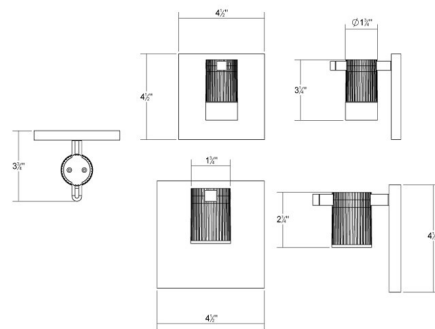

Description

Bar-Mounted Cylinders attach to the Single Sconce Power Feed, forming a range of functional architectural Suspenders Sconces. Available with a Satin Black finish. ADA Compliant. ETL and UL listed. Luminaire 1: 1 x 50 Deg Cylinder or 50 Deg Snoot Cylinder Transformer Location: Outlet Box

Shown in satin black

Specifications

COLOR	N/A
BODY FINISH	Satin Black
WATTAGE	5W
DIMMER	Low Voltage Electronic
DIMENSIONS	1.75"W x 2.25"H x 3.75"D
INTEGRATED LED MODULE	1 x LED/5W/120V LED

Technical Information