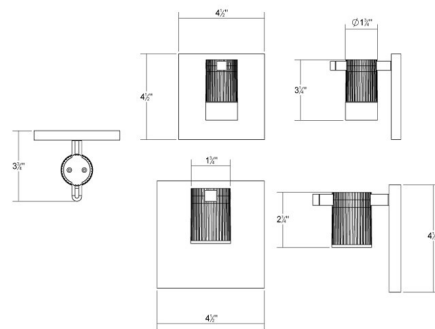

### Description

Bar-Mounted Cylinders attach to the Single Sconce Power Feed, forming a range of functional architectural Suspenders Sconces. Available with a Satin Black finish. ADA Compliant. ETL and UL listed. Luminaire 1: 1 x 50 Deg Cylinder or 50 Deg Snoot Cylinder Transformer Location: Outlet Box

### Specifications

COLOR	N/A
BODY FINISH	Satin Black
WATTAGE	5W
DIMMER	Low Voltage Electronic
DIMENSIONS	1.75"W x 2.25"H x 3.75"D
INTEGRATED LED MODULE	1 x LED/5W/120V LED