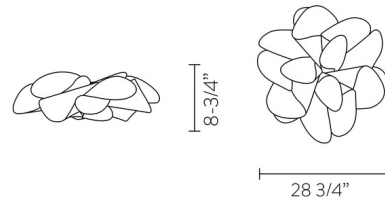

Lightology

lightology.com
866-954-4489
04-17-26

Project: _____

Company: _____

Location: _____ Fixture Type: _____

SPEC #: **SLP665978**

Approved On: _____ Approved By: _____

La Belle Etoile Wall / Ceiling Light By Slamp

Description

La Belle Etoile Wall/Ceiling Light Fixture, designed by Adriano Rachele, is inspired by the graceful moves of a ballerina. This sculpture masterpiece is a minimalist and glamorous addition to any room. Made of Transparent Cristaflex, an unbreakable material, able to bend and move to create this piece. Finished in White or Black. TRIAC / Trailing Edge dimmable (other dimming systems may be available on request).

Shown in white / transparent

Specifications

COLOR Transparent
BODY FINISH White
WATTAGE 15W
DIMMER Low Voltage Electronic
DIMENSIONS 28.75"W x 28.75"H x 8.75"D
INTEGRATED LED MODULE 1 x LED/15W/120-277V LED
COUNTRY OF ORIGIN Italy