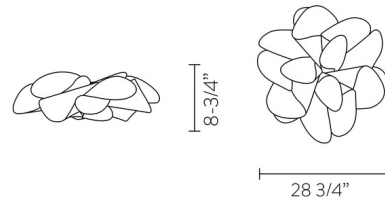

Lightology

lightology.com
866-954-4489
06-04-26

Project: _____

Company: _____

Location: _____ Fixture Type: _____

SPEC #: **SLP665978**

Approved On: _____ Approved By: _____

La Belle Etoile Wall / Ceiling Light By Slamp

Description

La Belle Etoile Wall/Ceiling Light Fixture, designed by Adriano Rachele, is inspired by the graceful moves of a ballerina. This sculpture masterpiece is a minimalist and glamorous addition to any room. Made of Transparent Cristaflex, an unbreakable material, able to bend and move to create this piece. Finished in White or Black. TRIAC / Trailing Edge dimmable (other dimming systems may be available on request).

Shown in white / transparent

Specifications

COLOR Transparent
BODY FINISH White
WATTAGE 15W
DIMMER Low Voltage Electronic
DIMENSIONS 28.75"W x 28.75"H x 8.75"D
INTEGRATED LED MODULE 1 x LED/15W/120-277V LED
COUNTRY OF ORIGIN Italy