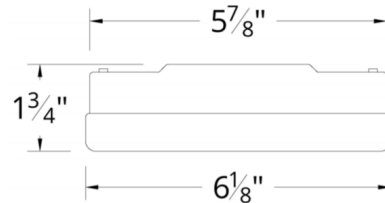

CLICK TO VIEW PRODUCT

Notes: