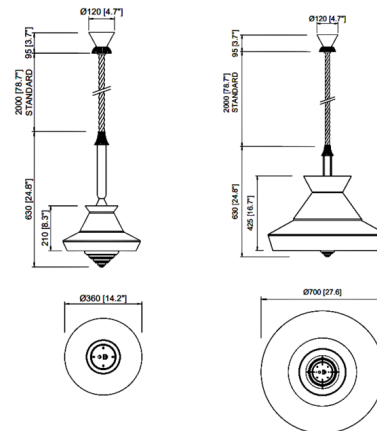

Specifications

COLOR Sale E Pepe Multi
 BODY FINISH Matte Gold
 WATTAGE 9W
 DIMMER Standard 120V
 DIMENSIONS 14.2"W x 24.8"H
 BULB NOT INCLUDED 1 x T8/Medium (E26)/9W/120V LED
 COUNTRY OF ORIGIN Italy

Shown in matte gold / sale e pepe multi