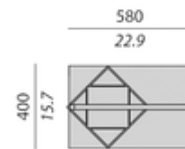

DESIGNER

Tristan Auer

BRAND

Contardi

DESCRIPTION

The Muse Outdoor Lamp features a White Pearl or Black Pearl lacquered frame with a Satin White acrylic diffuser. Includes a 118 inch length black cable with IP65 connector for wet locations. This is a fixed placement, hardwired fixture with a remote power supply.

SHADE COLOR	Satin White Acrylic
BODY FINISH	Black Pearl
WATTAGE	23W
DIMMER	Not Dimmable
DIMENSIONS	15.7"W x 78"H x 22.9"D
BULB NOT INCLUDED	
LAMP	1 x T8/Medium (E26)/23W/120V LED

SPEC #

CDI666002

COMPANY