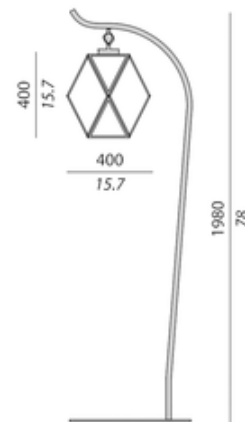

DESIGNER

Tristan Auer

BRAND

Contardi

DESCRIPTION

The Muse Outdoor Lamp features a White Pearl or Black Pearl lacquered frame with a Satin White acrylic diffuser. Includes a 118 inch length black cable with IP65 connector for wet locations. This is a fixed placement, hardwired fixture with a remote power supply.

SHADE COLOR	Satin White Acrylic
BODY FINISH	Black Pearl
WATTAGE	23W
DIMMER	Not Dimmable
DIMENSIONS	15.7"W x 78"H x 22.9"D
BULB NOT INCLUDED	
LAMP	1 x T8/Medium (E26)/23W/120V LED

SPEC #

CDI666002

COMPANY

PROJECT

FIXTURE TYPE

APPROVED BY

DATE