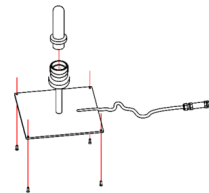

Description

The Muse Fixed Outdoor Lantern features a Satin Bronze frame with Amber acrylic panels and a brown braided leather handle. The angled, geometric frame offers a modern take on a classic lantern style. IP65 rated for outdoor use with an IP68 outdoor connector.

Shown in satin bronze / amber

Specifications

| | |
|-------------------|----------------------------------|
| COLOR | Amber |
| BODY FINISH | Satin Bronze |
| WATTAGE | 10W |
| DIMMER | N/A |
| DIMENSIONS | 23.6"W x 23.6"H x 23.6"D |
| BULB NOT INCLUDED | 1 x T8/Medium (E26)/10W/120V LED |
| COUNTRY OF ORIGIN | Italy |