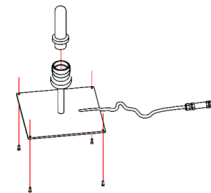

Description

The Muse Fixed Outdoor Lantern features a Satin Bronze frame with Amber acrylic panels and a brown braided leather handle. The angled, geometric frame offers a modern take on a classic lantern style. IP65 rated for outdoor use with an IP68 outdoor connector.

Shown in satin bronze / amber

Specifications

COLOR	Amber
BODY FINISH	Satin Bronze
WATTAGE	10W
DIMMER	N/A
DIMENSIONS	23.6"W x 23.6"H x 23.6"D
BULB NOT INCLUDED	1 x T8/Medium (E26)/10W/120V LED
COUNTRY OF ORIGIN	Italy