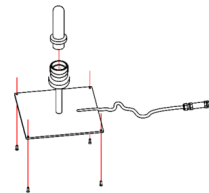

Description

The Muse Fixed Outdoor Lantern features a Satin Bronze frame with Amber acrylic panels and a brown braided leather handle. The angled, geometric frame offers a modern take on a classic lantern style. IP65 rated for outdoor use with an IP68 outdoor connector.

Shown in satin bronze / amber

Specifications

COLOR	Amber
BODY FINISH	Satin Bronze
WATTAGE	10W
DIMMER	N/A
DIMENSIONS	23.6"W x 23.6"H x 23.6"D
BULB NOT INCLUDED	1 x T8/Medium (E26)/10W/120V LED
COUNTRY OF ORIGIN	Italy