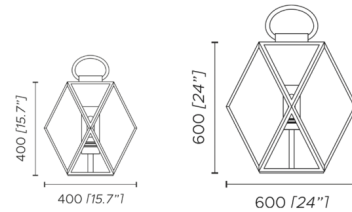

Description

The Muse Fixed Outdoor Lantern features a Satin Bronze frame with Amber acrylic panels and a brown braided leather handle. The angled, geometric frame offers a modern take on a classic lantern style. IP65 rated for outdoor use with an IP68 outdoor connector.

Shown in satin bronze / amber

Specifications

| | |
|-------------------|----------------------------------|
| COLOR | Amber |
| BODY FINISH | Satin Bronze |
| WATTAGE | 10W |
| DIMMER | N/A |
| DIMENSIONS | 23.6"W x 23.6"H x 23.6"D |
| BULB NOT INCLUDED | 1 x T8/Medium (E26)/10W/120V LED |
| COUNTRY OF ORIGIN | Italy |