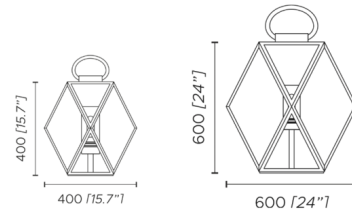

Description

The Muse Fixed Outdoor Lantern features a Satin Bronze frame with Amber acrylic panels and a brown braided leather handle. The angled, geometric frame offers a modern take on a classic lantern style. IP65 rated for outdoor use with an IP68 outdoor connector.

Shown in satin bronze / amber

Specifications

COLOR	Amber
BODY FINISH	Satin Bronze
WATTAGE	10W
DIMMER	N/A
DIMENSIONS	23.6"W x 23.6"H x 23.6"D
BULB NOT INCLUDED	1 x T8/Medium (E26)/10W/120V LED
COUNTRY OF ORIGIN	Italy