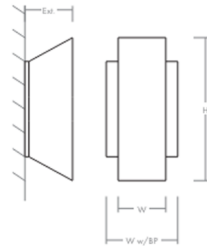

By Oxygen by Quorum

Description

The Duo Wall Sconce features plated steel construction with thick perforated metal diffuser. Includes optional backplate for mounting to standard US junction box (not shown in image). TRIAC and ELV dimming.

Shown in satin nickel

DIMENSIONS	
W:	3.00"
H:	9.25"
Ext:	3.00"
M.C.:	4.58" From top of fixture
With backplate	
W:	4.75"
H:	9.25"
Ext:	3.12"
M.C.:	4.58" From top of fixture

Specifications

COLOR	N/A
BODY FINISH	Satin Nickel
WATTAGE	14W
DIMMER	Standard 120V
DIMENSIONS	3"W x 9.25"H x 3"D
BULB NOT INCLUDED	2 x MR16/GU10/7W/120V LED
COUNTRY OF ORIGIN	China