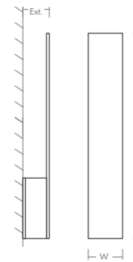

By Oxygen by Quorum

Description

The Icon Wall Light features plated steel construction with an acrylic diffuser. Supplied with a 4.75 inch x 6 inch cover plate for mounting to a 4 x 4 inch junction box. Mounts to a 2 x 3 inch junction box (without cover plate). Dimmable with a low voltage electronic or 0-10V dimmer, sold separately.

Specifications

COLOR	Matte White Acrylic
BODY FINISH	Aged Brass
WATTAGE	11.9W
DIMMER	Low Voltage Electronic
DIMENSIONS	3.25"W x 19.5"H x 2.38"D
INTEGRATED LED MODULE	1 x LED/11.9W/120V LED
COUNTRY OF ORIGIN	China

Technical Information

LAMP LIFE	60000 hours
COLOR RENDERING	90 CRI
LAMP COLOR	3000K
LUMENS/WATT	57.90
LUMINOUS FLUX	689 lumens

Shown in aged brass / matte white acrylic

DIMENSIONS

W: 3.25"
H: 19.5"
Ext: 2.38"

With optional backplate

W: 4.75"
H: 20.00"
Ext: 2.50"
M.C: 17.00" From top of fixture

CLICK TO VIEW PRODUCT

Notes: