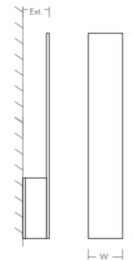

Description

The Icon Wall Light features plated steel construction with an acrylic diffuser. Supplied with a 4.75 inch x 6 inch cover plate for mounting to a 4 x 4 inch junction box. Mounts to a 2 x 3 inch junction box (without cover plate). Dimmable with a low voltage electronic or 0-10V dimmer, sold separately.

Specifications

COLOR	Matte White Acrylic
BODY FINISH	Aged Brass
WATTAGE	11.9W
DIMMER	Low Voltage Electronic
DIMENSIONS	3.25"W x 19.5"H x 2.38"D
INTEGRATED LED MODULE	1 x LED/11.9W/120V LED
COUNTRY OF ORIGIN	China

Technical Information

LAMP LIFE	60000 hours
COLOR RENDERING	90 CRI
LAMP COLOR	3000K
LUMENS/WATT	57.90
LUMINOUS FLUX	689 lumens

Shown in aged brass / matte white acrylic

DIMENSIONS

W: 3.25"
H: 19.5"
Ext: 2.38"

With optional backplate

W: 4.75"
H: 20.00"
Ext: 2.50"
M.C: 17.00" From top of fixture

CLICK TO VIEW PRODUCT

Notes: