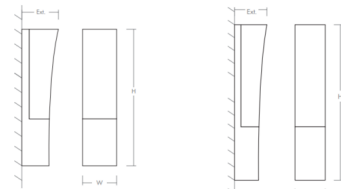

By Oxygen by Quorum

Description

The Crescent Wall Light features plated steel construction with a 1/8 inch thick acrylic diffuser. Mounts to a 2 x 3 inch junction box. Dimmable with a low voltage electronic or 0-10V dimmer, sold separately.

Shown in satin nickel / matte white acrylic

DIMENSIONS
W: 3.50"
H: 14.00"
Ext: 3.75"
M.C: 10.83" From top of fixture

DIMENSIONS
W: 3.50"
H: 18.69"
Ext: 3.75"
M.C: 14.11" From top of fixture

Specifications

COLOR Matte White Acrylic
BODY FINISH Satin Nickel
WATTAGE 10.1W
DIMMER Low Voltage Electronic
DIMENSIONS 3.5"W x 14"H x 3.75"D
INTEGRATED LED MODULE 1 x LED/10.1W/120V LED
COUNTRY OF ORIGIN China

Technical Information