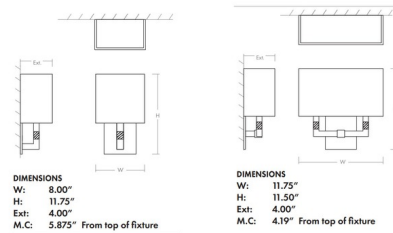

CLICK TO VIEW PRODUCT

Notes: