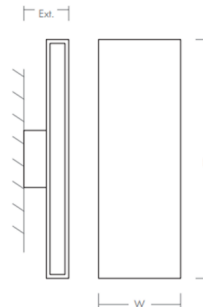

### Description

The Profile Wall Light features plated steel construction with an acrylic diffuser. Supplied with 4.75 inch x 6 inch cover plate for mounting to a 4 x 4 inch junction box. Mounts to a 2 x 3 inch junction box (without cover plate). Dimmable with a low voltage electronic or 0-10V dimmer, sold separately.

### Specifications

COLOR . . . . . Matte White Acrylic  
BODY FINISH . . . . . Satin Nickel  
WATTAGE . . . . . 23.8W  
DIMMER . . . . . Low Voltage Electronic  
DIMENSIONS . . . . . 4.5"W x 16"H x 3"D  
INTEGRATED LED MODULE . . . . . 2 x LED/11.9W/120V LED  
COUNTRY OF ORIGIN . . . . . China

#### DIMENSIONS

W: 4.50"  
H: 16.00"  
Ext: 3.00"  
M.C: 8.00" From top of fixture

CLICK TO VIEW PRODUCT

Notes: