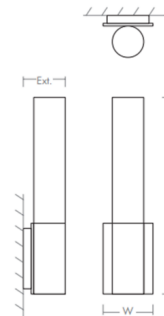

By Oxygen by Quorum

Description

The Magnum Wall Light features plated steel construction with a glass or acrylic shade. Closed top. Mounts to a 4 x 4 inch junction box. Dimmable with a low voltage electronic or 0-10V dimmer, sold separately.

Specifications

COLOR	Matte White Acrylic
BODY FINISH	Satin Nickel
WATTAGE	11.9W
DIMMER	Low Voltage Electronic
DIMENSIONS	4.75"W x 18.75"H x 4"D
INTEGRATED LED MODULE	1 x LED/11.9W/120V LED
COUNTRY OF ORIGIN	China

Technical Information

LAMP LIFE	60000 hours
COLOR RENDERING	90 CRI
LAMP COLOR	3000K
LUMENS/WATT	90.50
LUMINOUS FLUX	1077 lumens

Shown in satin nickel / matte white acrylic

DIMENSIONS	
W:	4.75"
H:	18.75"
Ext:	4.00"
M.C:	15.38" From top of fixture