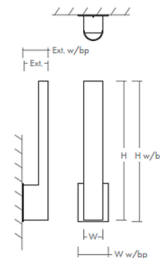

### Description

The Mies Wall Light features plated steel construction with an acrylic diffuser. Supplied with a 4.75 inch x 6 inch cover plate for mounting to a 4 x 4 inch junction box. Mounts to a 2 x 3 inch junction box (without cover plate). Dimmable with a low voltage electronic or 0-10V dimmer, sold separately.

### Specifications

COLOR	Matte White Acrylic
BODY FINISH	Polished Chrome
WATTAGE	11.9W
DIMMER	Low Voltage Electronic
DIMENSIONS	3"W x 21.75"H x 3.88"D
INTEGRATED LED MODULE	1 x LED/11.9W/120V LED
COUNTRY OF ORIGIN	China

### Technical Information

LAMP LIFE	60000 hours
COLOR RENDERING	90 CRI
LAMP COLOR	3000K
LUMENS/WATT	61.34
LUMINOUS FLUX	730 lumens

Shown in polished chrome / matte white acrylic

**DIMENSIONS**

W:	3.00"
H:	21.75"
Ext:	3.88"
M.C.:	19.00" From top of fixture
<b>With optional backplate</b>	
W:	4.75"
H:	22.00"
Ext:	4.00"
M.C.:	19.00" From top of fixture