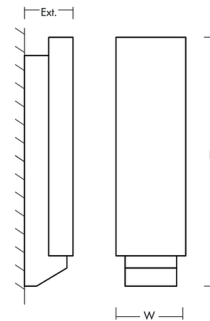

Specifications

COLOR	Matte White
BODY FINISH	Satin Nickel
WATTAGE	12.1W
DIMMER	Low Voltage Electronic
DIMENSIONS	5.75"W x 20.5"H x 4"D
INTEGRATED LED MODULE	1 x LED/12.1W/120-277V LED
COUNTRY OF ORIGIN	China

Technical Information

LAMP LIFE	60000 hours
COLOR RENDERING	90 CRI
LAMP COLOR	3000K
LUMENS/WATT	86.20
LUMINOUS FLUX	1043 lumens

Shown in satin nickel / matte white

W: 5.75"
 H: 20.50"
 Ext: 4.00"
 M.C: 11.25" From top of fixture