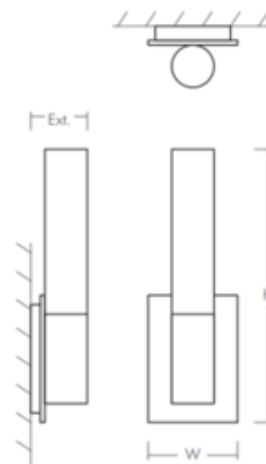

BRAND

Oxygen

DESCRIPTION

The Magneta Wall Sconce features plated steel construction with a thick acrylic or glass diffuser. TRIAC and ELV dimming at 120V. 0-10V dimming at 277V.

Shown in: Aged Brass / White Opal Glass

SHADE COLOR	White Opal Glass
BODY FINISH	Aged Brass
WATTAGE	11.9W
DIMMER	Standard 120V
DIMENSIONS	4.75"W x 14.36"H x 3"D
INTEGRATED LED MODULE	
LAMP	1 x LED/11.9W/120-277V LED

Technical Information

LUMINOUS FLUX	690 lumens
LUMENS/WATT	57.98
LAMP COLOR	3000K
COLOR RENDERING	90 CRI

SPEC # OXY666228

DIMENSIONS

W: 4.75"
H: 14.36"
Ext: 3.00"
M.C: 10.98" From top of fixture

COMPANY

PROJECT

FIXTURE TYPE

APPROVED BY

DATE
