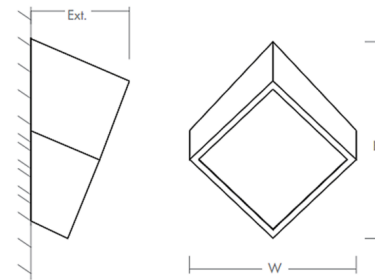

By Oxygen by Quorum

Description

The Zeta Ceiling / Wall Light features plated steel construction with a 1/8 inch thick acrylic shade. Driver mounts inside junction box. Mounts to a 4 inch octagonal, 4 x 4 inch, or 2 x 3 inch junction box. Requires a 2.5 inch depth junction box. Dimmable with a low voltage electronic or 0-10V dimmer, sold separately.

Shown in oiled bronze / matte white acrylic

DIMENSIONS
W: 6.63"
H: 7.78
Ext: 4.00"
M.C: 3.59" From top of fixture

Specifications

COLOR	Matte White Acrylic
BODY FINISH	Oiled Bronze
WATTAGE	8.2W
DIMMER	Low Voltage Electronic
DIMENSIONS	6.63"W x 7.78"H x 4"D
INTEGRATED LED MODULE	1 x LED/8.2W/120-277V LED
COUNTRY OF ORIGIN	China