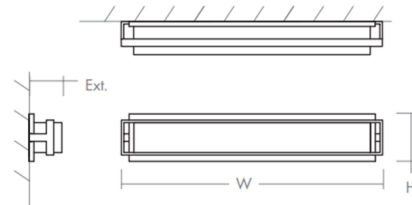

By Oxygen by Quorum

Description

The Plato Bathroom Vanity Light features plated steel construction with a 1/8 inch thick acrylic diffuser. Approved for vertical or horizontal mounting. Mounts to a 2 x 3 inch junction box. Dimmable with a low voltage electronic or 0-10V dimmer, sold separately.

Specifications

COLOR	Matte White Acrylic
BODY FINISH	Polished Nickel
WATTAGE	11.6W
DIMMER	Low Voltage Electronic
DIMENSIONS	26.5"W x 4.75"H x 3.33"D
INTEGRATED LED MODULE	1x LED/11.6W/120-277V LED
COUNTRY OF ORIGIN	China

Technical Information

LAMP LIFE	60000 hours
COLOR RENDERING	90 CRI
LAMP COLOR	3000K
LUMENS/WATT	91.12
LUMINOUS FLUX	1057 lumens

Shown in polished nickel / matte white acrylic

DIMENSIONS

W: 26.50"
H: 4.75"
Ext: 3.33"
M.C: 2.37" From top of fixture