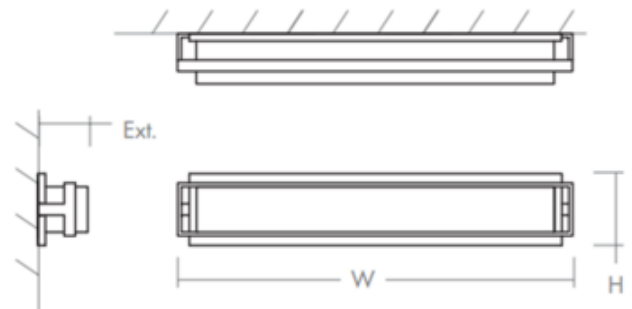

**BRAND**

Oxygen

**DESCRIPTION**

The Plato Bathroom Vanity Light features plated steel construction with a 1/8 inch thick acrylic diffuser. Approved for vertical or horizontal mounting. Mounts to a 2 x 3 inch junction box. Dimmable with a low voltage electronic or 0-10V dimmer, sold separately.

Shown in: Polished Nickel / Matte White Acrylic

<b>SHADE COLOR</b>	Matte White Acrylic
<b>BODY FINISH</b>	Polished Nickel
<b>WATTAGE</b>	11.6W
<b>DIMMER</b>	Low Voltage Electronic
<b>DIMENSIONS</b>	26.5"W x 4.75"H x 3.33"D
<b>INTEGRATED LED MODULE</b>	
<b>LAMP</b>	1 x LED/11.6W/120-277V LED

*Technical Information*

<b>LUMINOUS FLUX</b>	1057 lumens
<b>LUMENS/WATT</b>	91.12
<b>LAMP COLOR</b>	3000K
<b>COLOR RENDERING</b>	90 CRI

**SPEC #** OXY666237

**DIMENSIONS**

**W: 26.50"**

**H: 4.75"**

**Ext: 3.33"**

**M.C: 2.37" From top of fixture**

COMPANY

PROJECT

FIXTURE TYPE

APPROVED BY

DATE