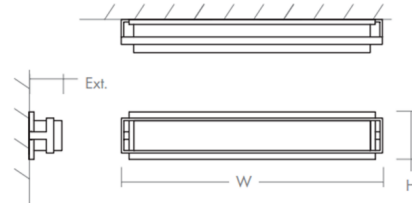

By Oxygen by Quorum

Description

The Plato Bathroom Vanity Light features plated steel construction with a 1/8 inch thick acrylic diffuser. Approved for vertical or horizontal mounting. Mounts to a 2 x 3 inch junction box. Dimmable with a low voltage electronic or 0-10V dimmer, sold separately.

Specifications

COLOR	Matte White Acrylic
BODY FINISH	Polished Nickel
WATTAGE	11.6W
DIMMER	Low Voltage Electronic
DIMENSIONS	26.5"W x 4.75"H x 3.33"D
INTEGRATED LED MODULE	1x LED/11.6W/120-277V LED
COUNTRY OF ORIGIN	China

Technical Information

LAMP LIFE	60000 hours
COLOR RENDERING	90 CRI
LAMP COLOR	3000K
LUMENS/WATT	91.12
LUMINOUS FLUX	1057 lumens

Shown in polished nickel / matte white acrylic

DIMENSIONS

W: 26.50"
H: 4.75"
Ext: 3.33"
M.C: 2.37" From top of fixture