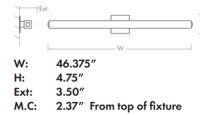

Lightology

lightology.com
866-954-4489
07-07-26

Project: _____
Company: _____
Location: _____ Fixture Type: _____
SPEC #: **OXY666239**
Approved On: _____ Approved By: _____

Adelphi Bathroom Vanity Light By Oxygen by Quorum

Description

The Adelphi Bathroom Vanity Light features a simple rectangular acrylic diffuser set on a steel frame with square steel accents at the ends, bringing a sophisticated touch to any space. It can be mounted horizontally or vertically.
120-277V: dimmable with a 0-10V dimmer. 120V: TRIAC or ELV dimmer. Note: Satin Nickel finish is not available in 24.3 inch size.

Specifications

COLOR	Matte White
BODY FINISH	Oiled Bronze
WATTAGE	11.7W
DIMMER	Low Voltage Electronic
DIMENSIONS	24.25"W x 4.75"H x 3.5"D
INTEGRATED LED MODULE	1 x LED/11.7W/120-277V LED
COUNTRY OF ORIGIN	China

Technical Information

LAMP LIFE	60000 hours
COLOR RENDERING	90 CRI
LAMP COLOR	3000K
LUMENS/WATT	107.52
LUMINOUS FLUX	1258 lumens

Shown in oiled bronze / matte white

CLICK TO VIEW PRODUCT

Notes: