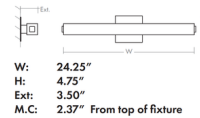

Shown in oiled bronze / matte white