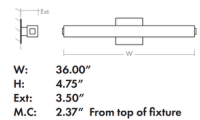

Lightology

lightology.com
866-954-4489
07-07-26

Project: _____
Company: _____
Location: _____ Fixture Type: _____
SPEC #: **OXY666239**
Approved On: _____ Approved By: _____

Adelphi Bathroom Vanity Light By Oxygen by Quorum

Description

The Adelphi Bathroom Vanity Light features a simple rectangular acrylic diffuser set on a steel frame with square steel accents at the ends, bringing a sophisticated touch to any space. It can be mounted horizontally or vertically.
120-277V: dimmable with a 0-10V dimmer. 120V: TRIAC or ELV dimmer. Note: Satin Nickel finish is not available in 24.3 inch size.

Specifications

COLOR	Matte White
BODY FINISH	Oiled Bronze
WATTAGE	11.7W
DIMMER	Low Voltage Electronic
DIMENSIONS	24.25"W x 4.75"H x 3.5"D
INTEGRATED LED MODULE	1 x LED/11.7W/120-277V LED
COUNTRY OF ORIGIN	China

Technical Information

LAMP LIFE	60000 hours
COLOR RENDERING	90 CRI
LAMP COLOR	3000K
LUMENS/WATT	107.52
LUMINOUS FLUX	1258 lumens

Shown in oiled bronze / matte white

CLICK TO VIEW PRODUCT

Notes: