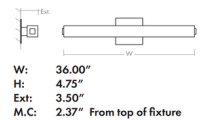

Lightology

lightology.com
866-954-4489
02-19-26

Project: _____
Company: _____
Location: _____ Fixture Type: _____
SPEC #: **OXY666240**
Approved On: _____ Approved By: _____

Adelphi Bathroom Vanity Light

By Oxygen by Quorum

Description

The Adelphi Bathroom Vanity Light features a simple rectangular acrylic diffuser set on a steel frame with square steel accents at the ends, bringing a sophisticated touch to any space. It can be mounted horizontally or vertically.
120-277V: dimmable with a 0-10V dimmer. 120V: TRIAC or ELV dimmer.

Specifications

COLOR	Matte White
BODY FINISH	Satin Nickel
WATTAGE	11.7W
DIMMER	Low Voltage Electronic
DIMENSIONS	24.25"W x 4.75"H x 3.5"D
INTEGRATED LED MODULE	1 x LED/11.7W/120-277V LED
COUNTRY OF ORIGIN	China

Technical Information

LAMP LIFE	60000 hours
COLOR RENDERING	90 CRI
LAMP COLOR	3000K
LUMENS/WATT	107.52
LUMINOUS FLUX	1258 lumens

Shown in satin nickel / matte white

CLICK TO VIEW PRODUCT

Notes: