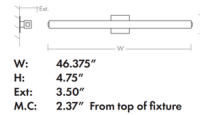

Lightology

lightology.com
866-954-4489
02-19-26

Project: _____
Company: _____
Location: _____ Fixture Type: _____
SPEC #: **OXY666240**
Approved On: _____ Approved By: _____

Adelphi Bathroom Vanity Light

By Oxygen by Quorum

Description

The Adelphi Bathroom Vanity Light features a simple rectangular acrylic diffuser set on a steel frame with square steel accents at the ends, bringing a sophisticated touch to any space. It can be mounted horizontally or vertically.
120-277V: dimmable with a 0-10V dimmer. 120V: TRIAC or ELV dimmer.

Specifications

COLOR	Matte White
BODY FINISH	Satin Nickel
WATTAGE	11.7W
DIMMER	Low Voltage Electronic
DIMENSIONS	24.25"W x 4.75"H x 3.5"D
INTEGRATED LED MODULE	1 x LED/11.7W/120-277V LED
COUNTRY OF ORIGIN	China

Technical Information

LAMP LIFE	60000 hours
COLOR RENDERING	90 CRI
LAMP COLOR	3000K
LUMENS/WATT	107.52
LUMINOUS FLUX	1258 lumens

Shown in satin nickel / matte white

CLICK TO VIEW PRODUCT

Notes: