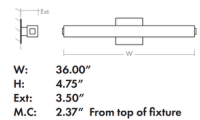

Lightology

lightology.com
866-954-4489
06-04-26

Project: _____
Company: _____
Location: _____ Fixture Type: _____
SPEC #: **OXY666240**
Approved On: _____ Approved By: _____

Adelphi Bathroom Vanity Light By Oxygen by Quorum

Description

The Adelphi Bathroom Vanity Light features a simple rectangular acrylic diffuser set on a steel frame with square steel accents at the ends, bringing a sophisticated touch to any space. It can be mounted horizontally or vertically.
120-277V: dimmable with a 0-10V dimmer. 120V: TRIAC or ELV dimmer.

Specifications

COLOR	Matte White
BODY FINISH	Satin Nickel
WATTAGE	11.7W
DIMMER	Low Voltage Electronic
DIMENSIONS	24.25"W x 4.75"H x 3.5"D
INTEGRATED LED MODULE	1 x LED/11.7W/120-277V LED
COUNTRY OF ORIGIN	China

Technical Information

LAMP LIFE	60000 hours
COLOR RENDERING	90 CRI
LAMP COLOR	3000K
LUMENS/WATT	107.52
LUMINOUS FLUX	1258 lumens

Shown in satin nickel / matte white

CLICK TO VIEW PRODUCT

Notes: