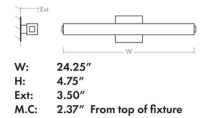

Shown in satin nickel / matte white