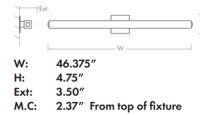

Lightology

lightology.com
866-954-4489
06-04-26

Project: _____
Company: _____
Location: _____ Fixture Type: _____
SPEC #: **OXY666240**
Approved On: _____ Approved By: _____

Adelphi Bathroom Vanity Light By Oxygen by Quorum

Description

The Adelphi Bathroom Vanity Light features a simple rectangular acrylic diffuser set on a steel frame with square steel accents at the ends, bringing a sophisticated touch to any space. It can be mounted horizontally or vertically.
120-277V: dimmable with a 0-10V dimmer. 120V: TRIAC or ELV dimmer.

Specifications

COLOR	Matte White
BODY FINISH	Satin Nickel
WATTAGE	11.7W
DIMMER	Low Voltage Electronic
DIMENSIONS	24.25"W x 4.75"H x 3.5"D
INTEGRATED LED MODULE	1 x LED/11.7W/120-277V LED
COUNTRY OF ORIGIN	China

Technical Information

LAMP LIFE	60000 hours
COLOR RENDERING	90 CRI
LAMP COLOR	3000K
LUMENS/WATT	107.52
LUMINOUS FLUX	1258 lumens

Shown in satin nickel / matte white

CLICK TO VIEW PRODUCT

Notes: