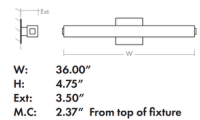

Lightology

lightology.com
866-954-4489
05-18-26

Project: _____
Company: _____
Location: _____ Fixture Type: _____
SPEC #: **OXY666241**
Approved On: _____ Approved By: _____

Adelphi Bathroom Vanity Light

By Oxygen by Quorum

Description

The Adelphi Bathroom Vanity Light features a simple rectangular acrylic diffuser set on a steel frame with square steel accents at the ends, bringing a sophisticated touch to any space. It can be mounted horizontally or vertically.
120-277V: dimmable with a 0-10V dimmer. 120V: TRIAC or ELV dimmer.

Specifications

COLOR	Matte White
BODY FINISH	Aged Brass
WATTAGE	11.7W
DIMMER	Low Voltage Electronic
DIMENSIONS	24.25"W x 4.75"H x 3.5"D
INTEGRATED LED MODULE	1 x LED/11.7W/120-277V LED
COUNTRY OF ORIGIN	China

Technical Information

LAMP LIFE	60000 hours
COLOR RENDERING	90 CRI
LAMP COLOR	3000K
LUMENS/WATT	107.52
LUMINOUS FLUX	1258 lumens

Shown in aged brass / matte white

CLICK TO VIEW PRODUCT

Notes: