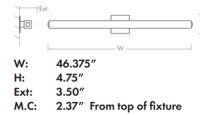

Lightology

lightology.com
866-954-4489
05-18-26

Project: _____
Company: _____
Location: _____ Fixture Type: _____
SPEC #: **OXY666241**
Approved On: _____ Approved By: _____

Adelphi Bathroom Vanity Light

By Oxygen by Quorum

Description

The Adelphi Bathroom Vanity Light features a simple rectangular acrylic diffuser set on a steel frame with square steel accents at the ends, bringing a sophisticated touch to any space. It can be mounted horizontally or vertically.
120-277V: dimmable with a 0-10V dimmer. 120V: TRIAC or ELV dimmer.

Specifications

COLOR	Matte White
BODY FINISH	Aged Brass
WATTAGE	11.7W
DIMMER	Low Voltage Electronic
DIMENSIONS	24.25"W x 4.75"H x 3.5"D
INTEGRATED LED MODULE	1 x LED/11.7W/120-277V LED
COUNTRY OF ORIGIN	China

Technical Information

LAMP LIFE	60000 hours
COLOR RENDERING	90 CRI
LAMP COLOR	3000K
LUMENS/WATT	107.52
LUMINOUS FLUX	1258 lumens

Shown in aged brass / matte white

CLICK TO VIEW PRODUCT

Notes: