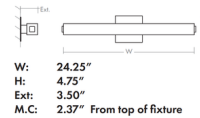

Shown in aged brass / matte white