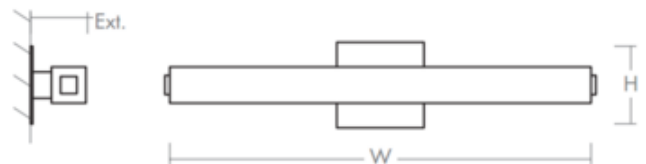

**BRAND**

Oxygen

**DESCRIPTION**

The Adelphi LED Bathroom Vanity Light features plated steel construction with a 1/8 inch acrylic diffuser. Approved for vertical or horizontal mounting. Toolless access to lamp. Dimmable with a low voltage electronic or 0-10V dimmer, sold separately. Available in two sizes with an Oiled Bronze, Satin Nickel, or Aged Brass finish. ADA compliant, ETL listed, damp locations. Energy Star rated.

*Shown in: Aged Brass / Matte White Acrylic*

<b>SHADE COLOR</b>	Matte White Acrylic
<b>BODY FINISH</b>	Aged Brass
<b>WATTAGE</b>	11.7W
<b>DIMMER</b>	Low Voltage Electronic
<b>DIMENSIONS</b>	24.19"W x 4.75"H x 3.5"D
<b>LAMP</b>	1 x LED/11.7W/120V LED

*Technical Information*

<b>LUMINOUS FLUX</b>	1258 lumens
<b>LUMENS/WATT</b>	107.52
<b>LAMP COLOR</b>	3000 K
<b>COLOR RENDERING</b>	90 CRI

ITEM NUMBER OXY666241

**DIMENSIONS**

**W: 24.19"**  
**H: 4.75"**  
**Ext: 3.32"**  
**M.C: 2.37" From top of fixture**