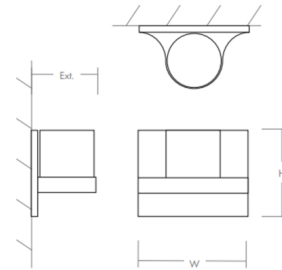

### Description

The Olio Wall Light features plated steel construction with a 1/8 inch thick glass diffuser. Dimmable with a low voltage electronic or 0-10V dimmer, sold separately.

Shown in satin nickel / matte opal glass

**DIMENSIONS**  
W: 7.00"  
H: 5.50"  
Ext: 4.00"  
M.C: 2.75" From top of fixture

### Specifications

COLOR	Matte Opal Glass
BODY FINISH	Satin Nickel
WATTAGE	8.2W
DIMMER	Low Voltage Electronic
DIMENSIONS	7"W x 5.5"H x 4"D
INTEGRATED LED MODULE	1 x LED/8.2W/120-277V LED
COUNTRY OF ORIGIN	China