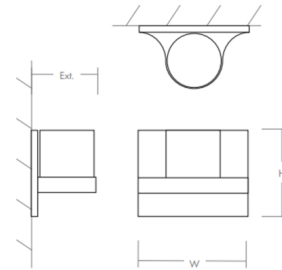

By Oxygen by Quorum

Description

The Olio Wall Light features plated steel construction with a 1/8 inch thick glass diffuser. Dimmable with a low voltage electronic or 0-10V dimmer, sold separately.

Shown in satin nickel / matte opal glass

DIMENSIONS
W: 7.00"
H: 5.50"
Ext: 4.00"
M.C: 2.75" From top of fixture

Specifications

COLOR	Matte Opal Glass
BODY FINISH	Satin Nickel
WATTAGE	8.2W
DIMMER	Low Voltage Electronic
DIMENSIONS	7"W x 5.5"H x 4"D
INTEGRATED LED MODULE	1 x LED/8.2W/120-277V LED
COUNTRY OF ORIGIN	China