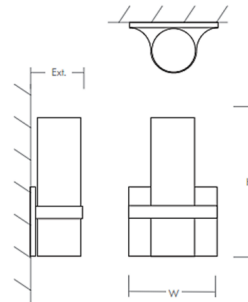

### Description

The Olio Tall Wall Light features plated steel construction with a 1/8 inch thick glass diffuser. Dimmable with a low voltage electronic or 0-10V dimmer, sold separately.

### Specifications

COLOR	Matte Opal Glass
BODY FINISH	Satin Nickel
WATTAGE	16.4W
DIMMER	Low Voltage Electronic
DIMENSIONS	7"W x 11"H x 4"D
INTEGRATED LED MODULE	2 x LED/8.2W/120-277V LED
COUNTRY OF ORIGIN	China

### Technical Information

LAMP LIFE	60000 hours
COLOR RENDERING	.90 CRI
LAMP COLOR	.3000K
LUMENS/WATT	73.4I
LUMINOUS FLUX	602 lumens

Shown in satin nickel / matte opal glass

**DIMENSIONS**

W:	7.00"
H:	11.00"
Ext:	4.00"
M.C:	8.25" From top of fixture