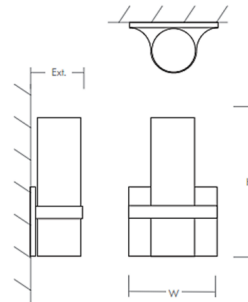

Shown in satin nickel / matte opal glass

DIMENSIONS

W:	7.00"
H:	11.00"
Ext:	4.00"
M.C:	8.25" From top of fixture