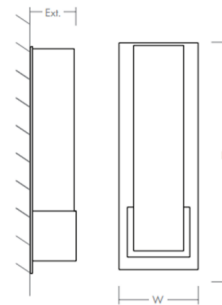

### Description

The Orion Wall Light features plated steel construction with a 1/8 inch acrylic shade. Driver mounts inside junction box. Mounts to a 4 inch octagonal, 4 x 4 inch, or 2 x 3 inch junction box - requires a 2.5 inch depth junction box. Dimmable with a low voltage electronic or 0-10V dimmer, sold separately.

### Specifications

COLOR	Matte White Acrylic
BODY FINISH	Satin Nickel
WATTAGE	11.9W
DIMMER	Low Voltage Electronic
DIMENSIONS	4.75"W x 13.63"H x 2.8"D
INTEGRATED LED MODULE	1 x LED/11.9W/120-277V LED
COUNTRY OF ORIGIN	China

### Technical Information

LAMP LIFE	60000 hours
COLOR RENDERING	90 CRI
LAMP COLOR	3000K
LUMENS/WATT	77.82
LUMINOUS FLUX	926 lumens

Shown in satin nickel / matte white acrylic

**DIMENSIONS**

W:	4.75"
H:	13.63"
Ext:	2.80"
M.C:	10.78" From top of fixture