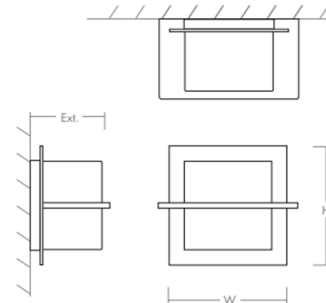

### Description

The Metrix Wall Light features plated steel construction with a 1/8 inch thick acrylic diffuser. Dimmable with a low voltage electronic or 0-10V dimmer, sold separately.

### Specifications

COLOR	Matte White Acrylic
BODY FINISH	Satin Nickel
WATTAGE	8.2W
DIMMER	Low Voltage Electronic
DIMENSIONS	6.75"W x 5.75"H x 3.9"D
INTEGRATED LED MODULE	1 x LED/8.2W/120-277V LED
COUNTRY OF ORIGIN	China

### Technical Information

LAMP LIFE	60000 hours
COLOR RENDERING	90 CRI
LAMP COLOR	3000K
LUMENS/WATT	85.49
LUMINOUS FLUX	701 lumens

Shown in satin nickel / matte white acrylic

<b>DIMENSIONS</b>	
<b>W:</b>	6.75"
<b>H:</b>	5.75"
<b>Ext:</b>	3.90"
<b>M.C:</b>	2.90" From top of fixture