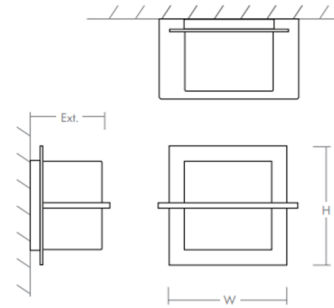

By Oxygen by Quorum

Description

The Metrix Wall Light features plated steel construction with a 1/8 inch thick acrylic diffuser. Dimmable with a low voltage electronic or 0-10V dimmer, sold separately.

Specifications

COLOR	Matte White Acrylic
BODY FINISH	Satin Nickel
WATTAGE	8.2W
DIMMER	Low Voltage Electronic
DIMENSIONS	6.75"W x 5.75"H x 3.9"D
INTEGRATED LED MODULE	1 x LED/8.2W/120-277V LED
COUNTRY OF ORIGIN	China

Technical Information

LAMP LIFE	60000 hours
COLOR RENDERING	.90 CRI
LAMP COLOR	.3000K
LUMENS/WATT	85.49
LUMINOUS FLUX	701 lumens

Shown in satin nickel / matte white acrylic

DIMENSIONS

W:	6.75"
H:	5.75"
Ext:	3.90"
M.C:	2.90" From top of fixture