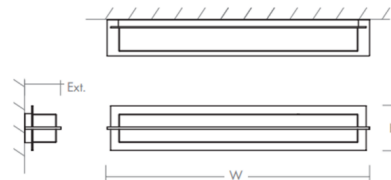

### Description

The Metrix Bathroom Vanity Light features plated steel construction with a 1/8 inch thick acrylic diffuser. Can be mounted in a horizontal or vertical position. Dimmable with a low voltage electronic or 0-10V dimmer, sold separately.

### Specifications

COLOR	Matte White Acrylic
BODY FINISH	Polished Nickel
WATTAGE	11.9W
DIMMER	Low Voltage Electronic
DIMENSIONS	28"W x 4.75"H x 3.88"D
INTEGRATED LED MODULE	1 x LED/11.9W/120-277V LED
COUNTRY OF ORIGIN	China

### DIMENSIONS

- W:** 28.00"
- H:** 4.75"
- Ext:** 3.88"
- M.C:** 2.38" From top of fixture

CLICK TO VIEW PRODUCT

Notes: