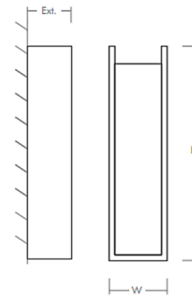

Description

The Kiko Wall Light features plated steel construction with a 1/8 inch thick acrylic diffuser. Dimmable with a low voltage electronic or 0-10V dimmer, sold separately.

Specifications

COLOR	Matte White Acrylic
BODY FINISH	Polished Nickel
WATTAGE	10.1W
DIMMER	Low Voltage Electronic
DIMENSIONS	3.25"W x 12"H x 2.5"D
INTEGRATED LED MODULE	1 x LED/10.1W/120-277V LED
COUNTRY OF ORIGIN	China

Technical Information

LAMP LIFE	60000 hours
COLOR RENDERING	90 CRI
LAMP COLOR	3000K
LUMENS/WATT	48.91
LUMINOUS FLUX	494 lumens

Shown in polished nickel / matte white acrylic

DIMENSIONS

W:	3.25"
H:	12.00"
Ext:	2.50"
M.C:	6.62" From top of fixture