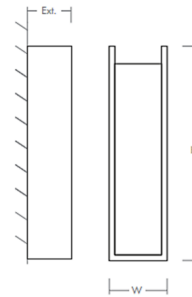

By Oxygen by Quorum

Description

The Kiko Wall Light features plated steel construction with a 1/8 inch thick acrylic diffuser. Dimmable with a low voltage electronic or 0-10V dimmer, sold separately.

Shown in polished nickel / matte white acrylic

DIMENSIONS
W: 3.25"
H: 12.00"
Ext: 2.50"
M.C: 6.62" From top of fixture

Specifications

COLOR Matte White Acrylic
BODY FINISH Polished Nickel
WATTAGE 10.1W
DIMMER Low Voltage Electronic
DIMENSIONS 3.25"W x 12"H x 2.5"D
INTEGRATED LED MODULE 1 x LED/10.1W/120-277V LED
COUNTRY OF ORIGIN China