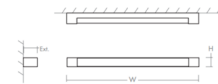

Specifications

COLOR	Matte White Acrylic
BODY FINISH	Polished Nickel
WATTAGE	11.9W
DIMMER	Low Voltage Electronic
DIMENSIONS	26.75"W x 2.5"H x 3.5"D
INTEGRATED LED MODULE	1 x LED/11.9W/120-277V LED
COUNTRY OF ORIGIN	China

Technical Information

LAMP LIFE	60000 hours
COLOR RENDERING	90 CRI
LAMP COLOR	3000K
LUMENS/WATT	85.71
LUMINOUS FLUX	1020 lumens

Shown in polished nickel / matte white acrylic

DIMENSIONS
W: 26.75"
H: 2.50"
Ext: 3.50"
M.C: 1.25" From top of fixture

DIMENSIONS
W: 50.75"
H: 2.50"
Ext: 3.50"
M.C: 1.25" From top of fixture

CLICK TO VIEW PRODUCT

Notes: