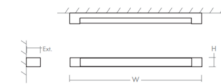

Specifications

COLOR	Matte White Acrylic
BODY FINISH	Polished Nickel
WATTAGE	11.9W
DIMMER	Low Voltage Electronic
DIMENSIONS	26.75"W x 2.5"H x 3.5"D
INTEGRATED LED MODULE	1 x LED/11.9W/120-277V LED
COUNTRY OF ORIGIN	China

Technical Information

LAMP LIFE	60000 hours
COLOR RENDERING	90 CRI
LAMP COLOR	3000K
LUMENS/WATT	85.71
LUMINOUS FLUX	1020 lumens

Shown in polished nickel / matte white acrylic

DIMENSIONS
 W: 26.75"
 H: 2.50"
 Ext: 3.50"
 M.C: 1.25" From top of fixture

DIMENSIONS
 W: 50.75"
 H: 2.50"
 Ext: 3.50"
 M.C: 1.25" From top of fixture

CLICK TO VIEW PRODUCT

Notes: