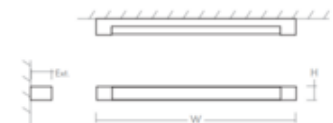

Shown in: Polished Nickel / Matte White Acrylic

SHADE COLOR	Matte White Acrylic
BODY FINISH	Polished Nickel
WATTAGE	11.9W
DIMMER	Low Voltage Electronic
DIMENSIONS	26.75"W x 2.5"H x 3.5"D
INTEGRATED LED MODULE	
LAMP	1 x LED/11.9W/120-277V LED

Technical Information

LUMINOUS FLUX	1020 lumens
LUMENS/WATT	85.71
LAMP COLOR	3000K
COLOR RENDERING	90 CRI

SPEC # OXY666256

DIMENSIONS

W: 26.75"
H: 2.50"
Ext: 3.50"
M.C: 1.25" From top of fixture

DIMENSIONS

W: 50.75"
H: 2.50"
Ext: 3.50"
M.C: 1.25" From top of fixture

COMPANY	PROJECT	FIXTURE TYPE	APPROVED BY	DATE