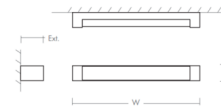

Specifications

COLOR	Matte White Acrylic
BODY FINISH	Polished Nickel
WATTAGE	11.9W
DIMMER	Low Voltage Electronic
DIMENSIONS	26.75"W x 2.5"H x 3.5"D
INTEGRATED LED MODULE	1 x LED/11.9W/120-277V LED
COUNTRY OF ORIGIN	China

Technical Information

LAMP LIFE	60000 hours
COLOR RENDERING	90 CRI
LAMP COLOR	3000K
LUMENS/WATT	85.71
LUMINOUS FLUX	1020 lumens

Shown in polished nickel / matte white acrylic

DIMENSIONS
 W: 26.75"
 H: 2.50"
 Ext: 3.50"
 M.C: 1.25" From top of fixture

DIMENSIONS
 W: 50.75"
 H: 2.50"
 Ext: 3.50"
 M.C: 1.25" From top of fixture

CLICK TO VIEW PRODUCT

Notes: