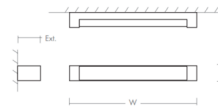

Specifications

COLOR	Matte White Acrylic
BODY FINISH	Polished Nickel
WATTAGE	11.9W
DIMMER	Low Voltage Electronic
DIMENSIONS	26.75"W x 2.5"H x 3.5"D
INTEGRATED LED MODULE	1 x LED/11.9W/120-277V LED
COUNTRY OF ORIGIN	China

Technical Information

LAMP LIFE	60000 hours
COLOR RENDERING	90 CRI
LAMP COLOR	3000K
LUMENS/WATT	85.71
LUMINOUS FLUX	1020 lumens

Shown in polished nickel / matte white acrylic

DIMENSIONS
W: 26.75"
H: 2.50"
Ext: 3.50"
M.C: 1.25" From top of fixture

DIMENSIONS
W: 50.75"
H: 2.50"
Ext: 3.50"
M.C: 1.25" From top of fixture

CLICK TO VIEW PRODUCT

Notes: