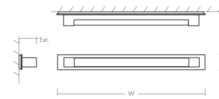

Specifications

COLOR	Matte White Acrylic
BODY FINISH	Polished Nickel
WATTAGE	11.9W
DIMMER	Low Voltage Electronic
DIMENSIONS	29"W x 4.5"H x 4"D
INTEGRATED LED MODULE	1 x LED/11.9W/120-277V LED
COUNTRY OF ORIGIN	China

Technical Information

LAMP LIFE	60000 hours
COLOR RENDERING	90 CRI
LAMP COLOR	3000K
LUMENS/WATT	85.71
LUMINOUS FLUX	1020 lumens

Shown in polished nickel / matte white acrylic

DIMENSIONS
 W: 28.75"
 H: 4.50"
 Ext: 4.00"
 M.C: 2.25" From top of fixture

DIMENSIONS
 W: 52.75"
 H: 4.50"
 Ext: 4.00"
 M.C: 2.25" From top of fixture

CLICK TO VIEW PRODUCT

Notes: