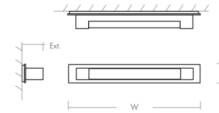

Specifications

COLOR	Matte White Acrylic
BODY FINISH	Polished Nickel
WATTAGE	11.9W
DIMMER	Low Voltage Electronic
DIMENSIONS	29"W x 4.5"H x 4"D
INTEGRATED LED MODULE	1 x LED/11.9W/120-277V LED
COUNTRY OF ORIGIN	China

Technical Information

LAMP LIFE	60000 hours
COLOR RENDERING	90 CRI
LAMP COLOR	3000K
LUMENS/WATT	85.71
LUMINOUS FLUX	1020 lumens

Shown in polished nickel / matte white acrylic

DIMENSIONS
 W: 28.75"
 H: 4.50"
 Ext: 4.00"
 M.C: 2.25" From top of fixture

DIMENSIONS
 W: 52.75"
 H: 4.50"
 Ext: 4.00"
 M.C: 2.25" From top of fixture

CLICK TO VIEW PRODUCT

Notes: