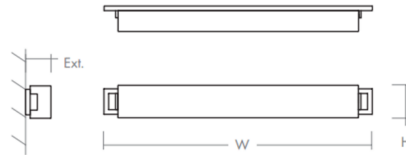

By Oxygen by Quorum

Description

The Axel Bathroom Vanity Light features plated steel construction with a 1/8 inch thick acrylic diffuser. Mounts to a 2 x 3 inch junction box. Dimmable with a low voltage electronic or 0-10V dimmer, sold separately.

Shown in polished nickel / matte white acrylic

DIMENSIONS

- W: 29.00"
- H: 3.50"
- Ext: 2.75"
- M.C: 1.75" from top of fixture

Specifications

COLOR	Matte White Acrylic
BODY FINISH	Polished Nickel
WATTAGE	11.9W
DIMMER	Low Voltage Electronic
DIMENSIONS	29"W x 3.5"H x 2.75"D
INTEGRATED LED MODULE	1 x LED/11.9W/120-277V LED
COUNTRY OF ORIGIN	China