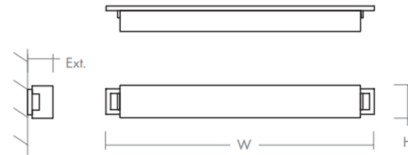

By Oxygen by Quorum

Description

The Axel Bathroom Vanity Light features plated steel construction with a 1/8 inch thick acrylic diffuser. Mounts to a 2 x 3 inch junction box. Dimmable with a low voltage electronic or 0-10V dimmer, sold separately.

Shown in polished nickel / matte white acrylic

DIMENSIONS

- W:** 29.00"
- H:** 3.50"
- Ext:** 2.75"
- M.C:** 1.75" from top of fixture

Specifications

COLOR	Matte White Acrylic
BODY FINISH	Polished Nickel
WATTAGE	11.9W
DIMMER	Low Voltage Electronic
DIMENSIONS	29"W x 3.5"H x 2.75"D
INTEGRATED LED MODULE	1 x LED/11.9W/120-277V LED
COUNTRY OF ORIGIN	China