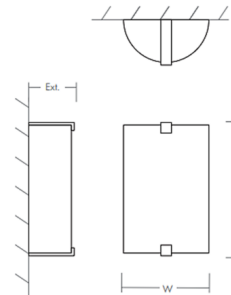

Specifications

| | |
|-----------------------|----------------------------|
| COLOR | White Opal Glass |
| BODY FINISH | Satin Nickel |
| WATTAGE | 10.1W |
| DIMMER | Low Voltage Electronic |
| DIMENSIONS | 7.91"W x 12.5"H x 4"D |
| INTEGRATED LED MODULE | 1 x LED/10.1W/120-277V LED |
| COUNTRY OF ORIGIN | China |

DIMENSIONS
W: 7.91"
H: 12.50"
Ext: 4.00"
M.C: 6.30" From top of fixture
MOUNTING 4" Octagonal J-Box

CLICK TO VIEW PRODUCT

Notes: