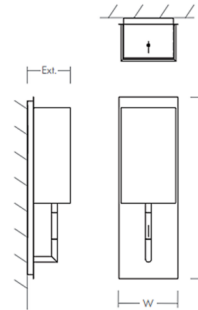

Description

The Epoch Wall Light brings a clean simplicity to your interior space. Available with an acrylic or glass shade with white acrylic top and bottom lenses. Dimmable with a low voltage electronic or 0-10V dimmer, sold separately. Note: Not all options are available.

Shown in satin nickel / matte white acrylic

DIMENSIONS	
W:	5.13"
H:	15.81"
Ext:	3.73"
M.C:	6.42" From top of fixture

Specifications

COLOR	Matte White Acrylic
BODY FINISH	Satin Nickel
WATTAGE	8.2W
DIMMER	Low Voltage Electronic
DIMENSIONS	5.13"W x 15.81"H x 3.73"D
INTEGRATED LED MODULE	1 x LED/8.2W/120V LED
COUNTRY OF ORIGIN	China