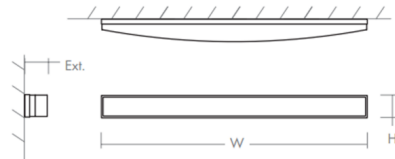

### Description

The Archer Bathroom Vanity Light features plated steel construction with a 1/8 inch thick acrylic diffuser. Mounts to a 2 x 3 inch junction box. Dimmable with a low voltage electronic or 0-10V dimmer, sold separately. May be mounted on the wall only, horizontally or vertically. ADA compliant. Damp location rated. ETL listed.

### DIMENSIONS

**W:** 26.75"  
**H:** 2.25"  
**Ext:** 2.27"  
**M.C:** 1.125" From Top of Fixture

### Specifications

COLOR . . . . . Matte White Acrylic  
BODY FINISH . . . . . Satin Nickel  
WATTAGE . . . . . 11.9W  
DIMMER . . . . . Low Voltage Electronic  
DIMENSIONS . . . . . 26.75"W x 2.25"H x 2.27"D  
INTEGRATED LED MODULE . . . . . 1 x LED/11.9W/120-277V LED  
COUNTRY OF ORIGIN . . . . . China