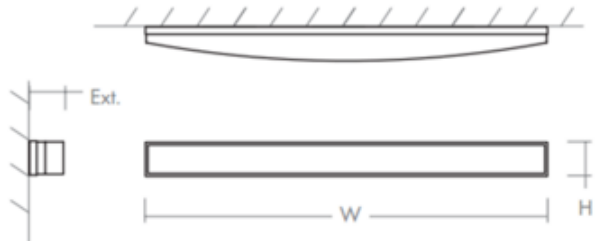

**BRAND**

Oxygen

**DESCRIPTION**

The Archer Bathroom Vanity Light features plated steel construction with a 1/8 inch thick acrylic diffuser. Mounts to a 2 x 3 inch junction box. Dimmable with a low voltage electronic or 0-10V dimmer, sold separately. May be mounted on the wall only, horizontally or vertically. ADA compliant. Damp location rated. ETL listed.

*Shown in: Satin Nickel / Matte White Acrylic*

<b>SHADE COLOR</b>	Matte White Acrylic
<b>BODY FINISH</b>	Satin Nickel
<b>WATTAGE</b>	11.9W
<b>DIMMER</b>	Low Voltage Electronic
<b>DIMENSIONS</b>	26.75"W x 2.25"H x 2.27"D
<b>INTEGRATED LED MODULE</b>	
<b>LAMP</b>	1 x LED/11.9W/120-277V LED

*Technical Information*

<b>LUMINOUS FLUX</b>	1206 lumens
<b>LUMENS/WATT</b>	101.34
<b>LAMP COLOR</b>	3000K
<b>COLOR RENDERING</b>	90 CRI

**SPEC #** OXY666298

**DIMENSIONS**

**W:** 26.75"  
**H:** 2.25"  
**Ext:** 2.27"  
**M.C:** 1.125" From Top of Fixture