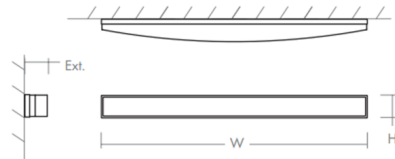

By Oxygen by Quorum

Description

The Archer Bathroom Vanity Light features plated steel construction with a 1/8 inch thick acrylic diffuser. Mounts to a 2 x 3 inch junction box. Dimmable with a low voltage electronic or 0-10V dimmer, sold separately. May be mounted on the wall only, horizontally or vertically. ADA compliant. Damp location rated. ETL listed.

Specifications

COLOR	Matte White Acrylic
BODY FINISH	Satin Nickel
WATTAGE	11.9W
DIMMER	Low Voltage Electronic
DIMENSIONS	26.75"W x 2.25"H x 2.27"D
INTEGRATED LED MODULE	1 x LED/11.9W/120-277V LED
COUNTRY OF ORIGIN	China

Technical Information

LAMP LIFE	60000 hours
COLOR RENDERING	90 CRI
LAMP COLOR	3000K
LUMENS/WATT	101.34
LUMINOUS FLUX	1206 lumens

Shown in satin nickel / matte white acrylic

DIMENSIONS

- W:** 26.75"
- H:** 2.25"
- Ext:** 2.27"
- M.C:** 1.125" From Top of Fixture